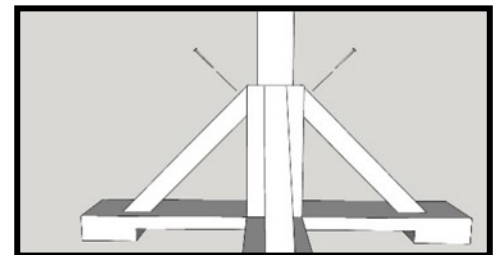

2x 50mm Pan-Head Screws

2x Bolts

2x Washers

2x Wingnuts

Assembly Instructions

Carefully remove the component parts of the bird table and the screw pack from the box and double check you have all the contents required. To get the best from this product, please read these instructions fully before assembly.

Step 1

Take the 2x foot components and insert them together.

Step 2

Place the lower post component in to the socket.

This is the piece without the square post-top.

Step 3

Using 2x 50mm Screws, secure the foot and lower post together.

Step 4

Take 2x 50mm Pan Head Screws and tightly secure the upper post to the lower post using a cross head type screwdriver.

Step 5

Sit the head of the table on the post-top ensuring it is central.

Place 2x bolts through the holes in the table tray and through the holes in the post-top. Once through, place a washer and wingnut onto each bolt and tighten securely.