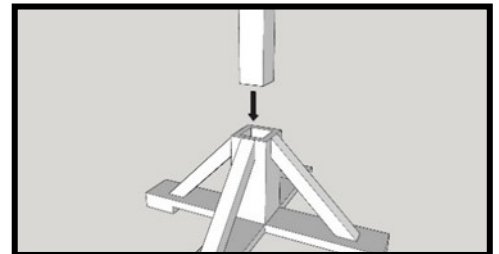

Step 1

Take the 2x foot components and insert them together.

Step 2

Place the lower post component in to the socket.

This is the piece without the square post-top.

Step 3

Using 2x 50mm Screws, secure the foot and lower post together.

Step 4

Take 2x 50mm Pan Head Screws and tightly secure the upper post to the lower post using a cross head type screwdriver.

Step 5

Sit the head of the table on the post-top ensuring it is central.

Place 2x bolts through the holes in the table tray and through the holes in the post-top. Once through, place a washer and wingnut onto each bolt and tighten securely.