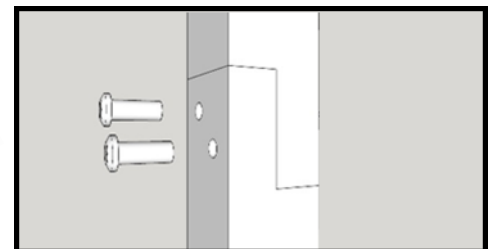

2x 50mm Pan-Head Screws

2x Bolts

2x Washers

2x Wingnuts

Assembly Instructions

Carefully remove the component parts of the bird table and the screw pack from the box and double check you have all the contents required. To get the best from this product, please read these instructions fully before assembly.

Step 1

Take the 2x foot components and insert them together.

Step 2

Place the lower post component in to the socket.

This is the piece without the square post-top.

Step 3

Using 2x 50mm Screws, secure the foot and lower post together.

Step 4

Take 2x 50mm Pan Head Screws and tightly secure the upper post to the lower post using a cross head type screwdriver.

Step 5

Sit the head of the table on the post-top ensuring it is central.

Place 2x bolts through the holes in the table tray and through the holes in the post-top. Once through, place a washer and wingnut onto each bolt and tighten securely.