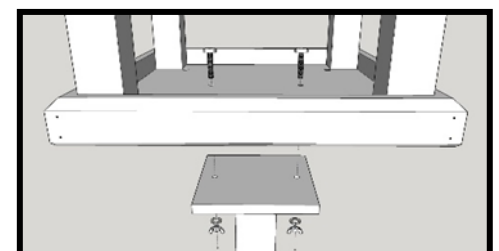

Step 1

Take the 2x foot components and insert them together.

Step 2

Place the lower post component in to the socket.

This is the piece without the square post-top.

Step 3

Using 2x 50mm Screws, secure the foot and lower post together.

Step 4

Take 2x 50mm Pan Head Screws and tightly secure the upper post to the lower post using a cross head type screwdriver.

Step 5

Sit the head of the table on the post-top ensuring it is central.

Place 2x bolts through the holes in the table tray and through the holes in the post-top. Once through, place a washer and wingnut onto each bolt and tighten securely.