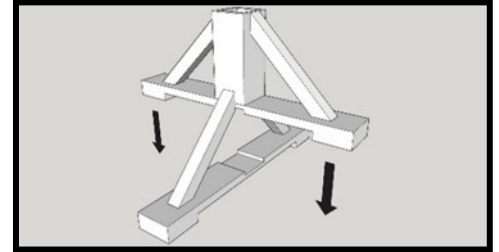

2x 50mm Pan-Head Screws

2x Bolts

2x Washers

2x Wingnuts

Assembly Instructions

Carefully remove the component parts of the bird table and the screw pack from the box and double check you have all the contents required. To get the best from this product, please read these instructions fully before assembly.

Step 1

Take the 2x foot components and insert them together.

Step 2

Place the lower post component in to the socket.

This is the piece without the square post-top.

Step 3

Using 2x 50mm Screws, secure the foot and lower post together.

Step 4

Take 2x 50mm Pan Head Screws and tightly secure the upper post to the lower post using a cross head type screwdriver.

Step 5

Sit the head of the table on the post-top ensuring it is central.

Place 2x bolts through the holes in the table tray and through the holes in the post-top. Once through, place a washer and wingnut onto each bolt and tighten securely.